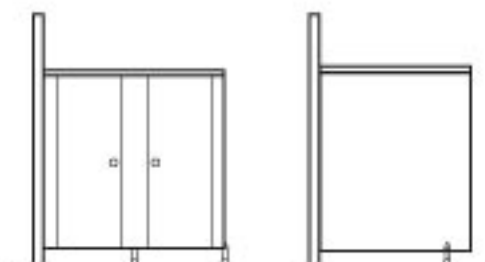

“ IDEAL ”
solutions
for wet
spaces.

Cubicle systems

2007

DRESSING ROOM

View of changing room,
lockers and benches

Also the lockers are coated with
same material to obtain
a hygienic place

TECHNICAL INFORMATION

Cabin height is standart, leg is 15 cm, 183 cm plate height and 2cm top head thickness, total between 200-202cm
Short 10cm leg can be used to obtain 195cm height.
Standart width of cabin is 90 cm, minimum width is 80cm.
Doors normaly open inward , in defective doors outward
Depth of the cabin depends on the type of lavatory pan.
Depth has to be minimum 130cm. Standart depth is 154cm.
Door space is 55-65 cm., and minimum 88 cm for defective doors.
Cabin dimentionis can be changed regarding to place of installation and interests.

CABINET TYPES:

A Type Cabins
Cabins with wall at the back and on one side

B Type Cabins
Cabins with wall at the back and on two side

C Type Cabins
Cabins with the wall at the back only

DOOR DETAILS

Door section details for Model Klasik 12-18-18/30 12 AS models