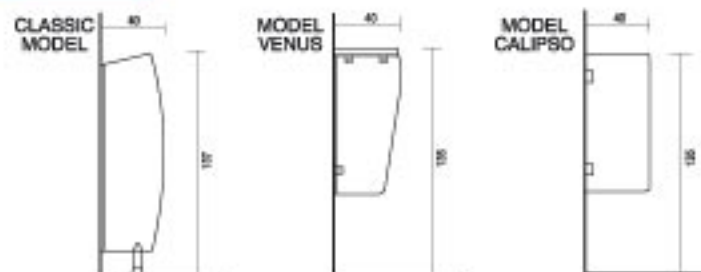

Cabin height is standart, leg is 15 cm, 183 cm plate height and 2cm top head thickness, total between 200-202cm
Short 10cm leg can be used to obtain 195cm height.
Standart width of cabin is 90 cm, minimum width is 80cm.
Doors normaly open inward , in defective doors outward
Depth of the cabin depends on the type of lavatory pan.
Depth has to be minimum 130cm. Standart depth is 154cm.
Door space is 55-65 cm., and minimum 88 cm for defective doors.
Cabin dimentionis can be changed regarding to place of installation and interests.

Door section details for Flax-Clapiso- Calipso AS Regal- Zepfin 200 Mass Y models

Door section details for Venüs 12 -Venüs 18- Conti Jumbo models

VANITY UNITS

URINALS

LOCKERS

SD 0351	SD 0702	SD 1053	SD 0352	SD 0704	SD 1056	SD 0353	SD 0708
SD 0401	SD 0802	SD 1203	SD 0402	SD 0804	SD 1206	SD 0403	SD 0808
SD 0451	SD 0902	SD 1353	SD 0452	SD 0904	SD 1356	SD 0453	SD 0908
SD 0354	SD 0706	SZ 0352	SZ 0704	SZ 0803			
SD 0404	SD 0806						
SD 0454	SD 0906						

CODING

SD 0351

Locker type Width in number of doors
cm

FARK
GRUP

www.idealcubicles.com
ideal@idealcubicles.com

Fark Ahşap San.ve Tic.Ltd.Şti.

Gürsel Mah. Kagithane Cad. No 66
K. 3-4-5 Caglayan/Istanbul - TURKEY
Tel :+90.212.320 13 90 Pbx
Fax:+90.212.320 13 88